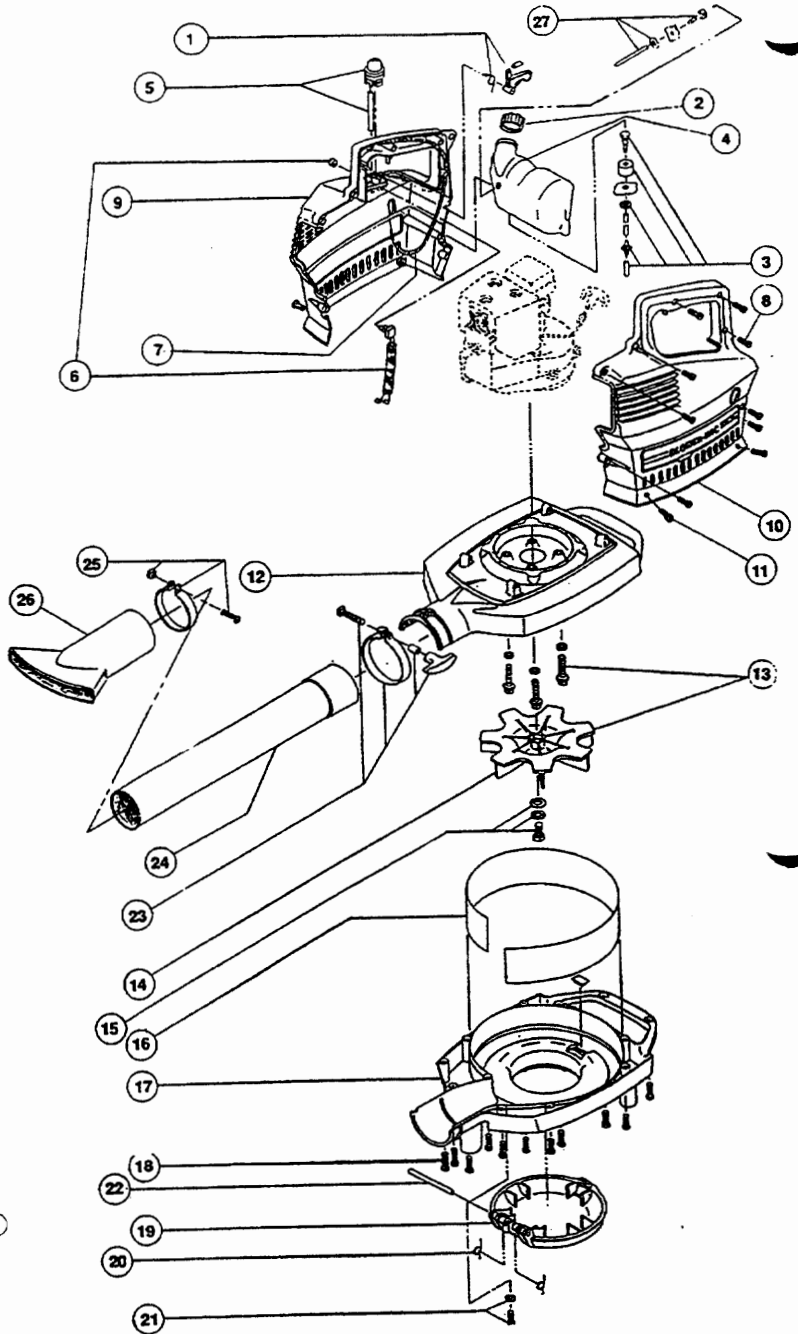

BLOWER PARTS - RYOBI 310r/310BVr

Item	Part No.	Description
1	683400	Trigger Assembly
2	180000	Fuel Cap Assembly
3	147036	Fuel Line Assembly
4	147350	Complete Fuel Tank Assembly (includes items 2, 3 and 27)
5	147351	Primer Bulb and Hose Assembly
6	147038	Switch and Lead Assembly
7	147039	Throttle Wire and Housing Assembly
8	683406	Mounting Screw Assembly
9	180263	Cover Assembly R.H.
10	180262	Cover Assembly L.H.
11	683395	Mounting Screw Assembly
12	147819	Upper Blower Housing
13	180058	Mounting Screw Assembly
14	147353	Impeller
15	147046	Mounting Bolt Assembly
16	147047	Impact Shield
17	147822	Lower Blower Housing
18	147049	Mounting Bolt Assembly
19	147817	Intake Cover
20	147051	Spring Set
21	147052	Mounting Bolt Assembly
22	147053	Hinge Shaft
23	147054	Clamp Assembly
24	147816	Blower Tube
25	683424	Clamp Assembly
26	612128	Fan Nozzle
27	147356	Return Line Assembly

Accessories

- 682075 Shoulder Strap
- 147541 IDC or Ryobi 2-Cycle Oil (4 oz. can)
- not shown

VACUUM PARTS - OPTIONAL FOR MODEL 310r

Item	Part No.	Description
1	147703	Upper Vacuum Tube Assembly
2	147705	Lower Vacuum Tube
3	180059	Adapter
4	147059	Clamp
5	180264	Vacuum Bag Assembly (includes items 3 and 4)