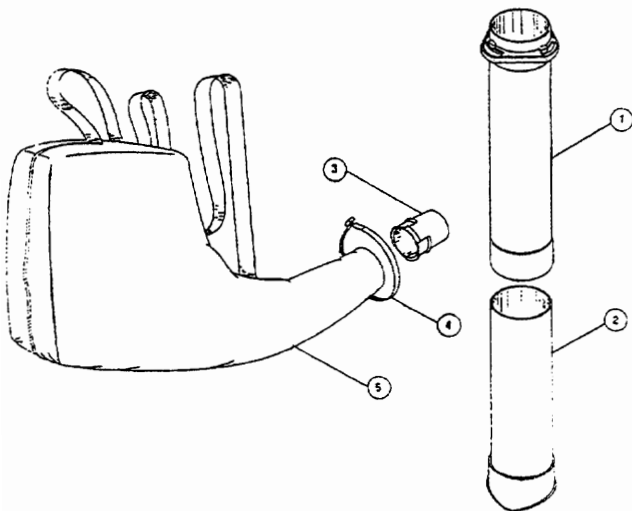

* not shown

The above part numbers are for serial numbers 203096321 thru 206058150.

BLOWER PARTS - RYOBI 310r/310BVr

Item	Part No.	Description
1	683400	Trigger Assembly
2	180000	Fuel Cap Assembly
3	147036	Fuel Line Assembly
4	147350	Complete Fuel Tank Assembly (includes items 2, 3 and 27)
5	147351	Primer Bulb and Hose Assembly
6	147038	Switch and Lead Assembly
7	147039	Throttle Wire and Housing Assembly
8	683406	Mounting Screw Assembly
9	180263	Cover Assembly R.H.
10	180262	Cover Assembly L.H.
11	683395	Mounting Screw Assembly
12	147819	Upper Blower Housing
13	180058	Mounting Screw Assembly
14	147353	Impeller
15	147046	Mounting Bolt Assembly
16	147047	Impact Shield
17	147822	Lower Blower Housing
18	147049	Mounting Bolt Assembly
19	147817	Intake Cover
20	147051	Spring Set
21	147052	Mounting Bolt Assembly
22	147053	Hinge Shaft
23	147054	Clamp Assembly
24	147816	Blower Tube
25	683424	Clamp Assembly
26	612128	Fan Nozzle
27	147356	Return Line Assembly

Accessories

- 682075 Shoulder Strap
- 147541 IDC or Ryobi 2-Cycle Oil (4 oz. can)
- not shown

VACUUM PARTS - OPTIONAL FOR MODEL 310r

Item	Part No.	Description
1	147703	Upper Vacuum Tube Assembly
2	147705	Lower Vacuum Tube
3	180059	Adapter
4	147059	Clamp
5	180264	Vacuum Bag Assembly (includes items 3 and 4)