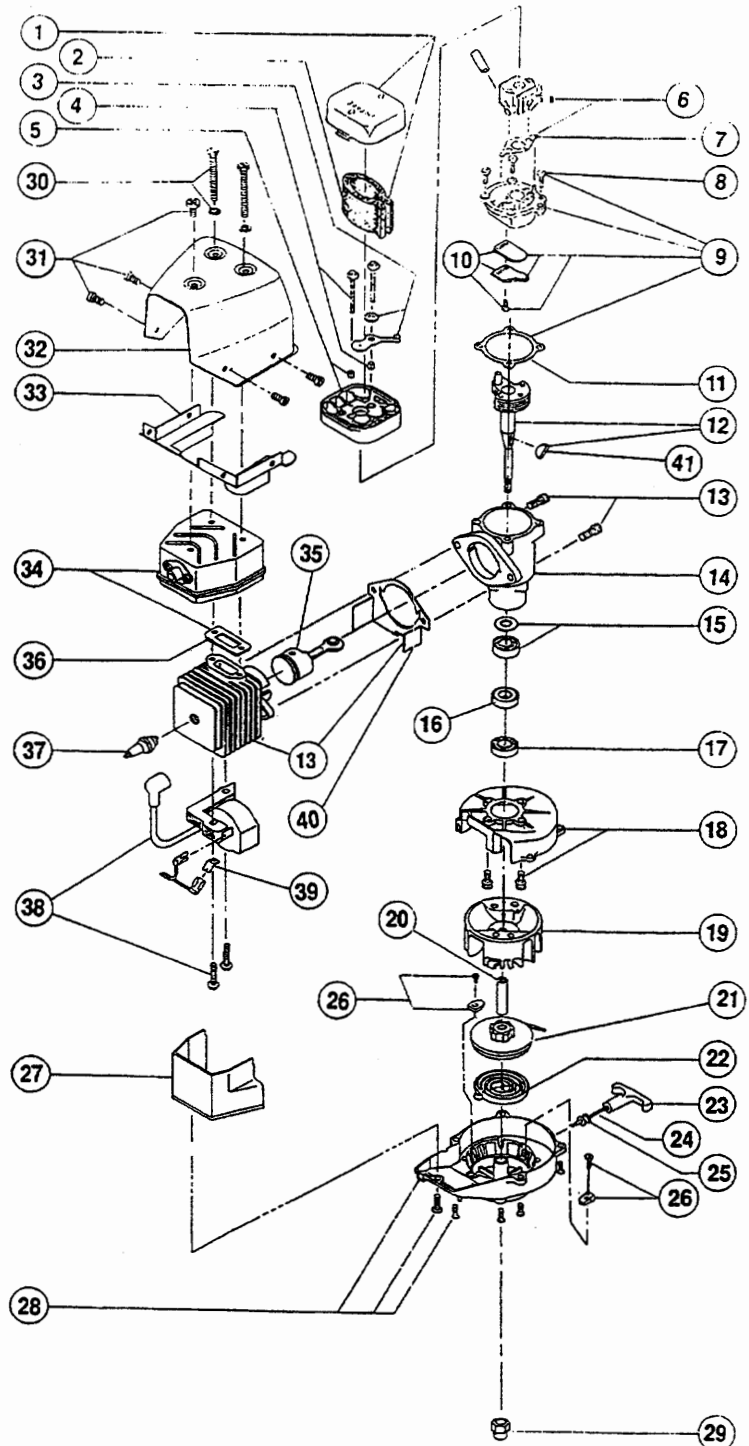

* not shown

The above part numbers are for serial numbers 203096321 thru 206058150.